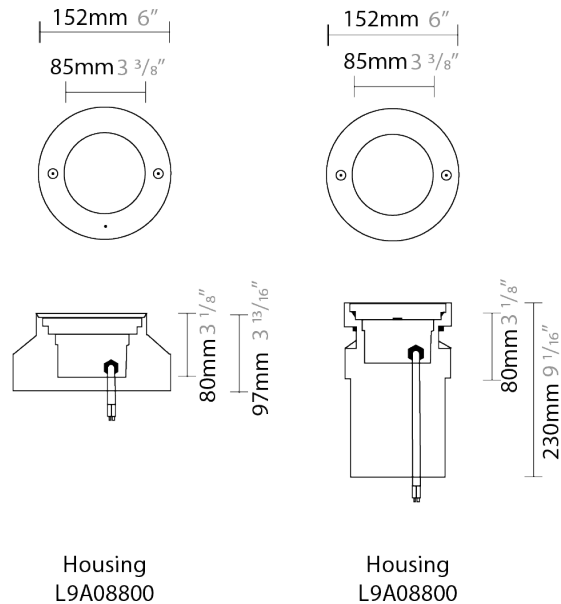

GENERAL

Series: Mini
Subseries: Mini Full Inox
Brand: Platek
Division: Exterior
Mounting Type: Recessed
Mounting Location: In-Ground
Subcategory: Drive Over

PHYSICAL

Shape: Round
Diameter (mm): 152
Diameter (in): 6
Height (mm): 80
Height (in): 3 1/8
Light Distribution: Uplight
Load Resistance (kg): 2500
Load Resistance (lbs): 5511
Installation Requirement: Installation in sleeve set in concrete with a 20-30 cm gravel drain bed
Screws: A4 stainless steel
Diffuser: Extra Clear Flat Tempered Glass - 15mm / 15/32"
Fixture Finish: SST
Fixture Material: Stainless Steel
Cable Details: Supplied with 1 power cable 0.5m in length

ELECTRICAL

Lamp Type: LED
Input Wattage (W): 10
Total Output Wattage (W): 8.4
Driver Included: No
Driver Location: Remote
Driver Type: Constant Current - 120 / 277Vac
Driver Class: Class 2
Input Voltage (V): 120 - 277
Constant Current (mA): 500
Upon Request: (Not included - see components [IP68 or higher enclosure to be supplied by others]) 0-10Vdc dimming / Phase dimming 120Vac only / Non-dimming

LED

Number of LEDs: 6
Color Temperature (°K): 3000 / 4000
Max. Delivered Lumen (lm): 775 - 906 / 805 - 995
CRI: >80 CRI
Lamp Life (hrs): 60000

OPTICAL

Optic°: 9 / 28 / 44
Beam Angle: Asymmetrical

RATINGS AND CERTIFICATIONS

Certified By: Certified for North American Standards
IP rating: IP68
IK Rating: IK10
Bug Rating: B0 U4 G0