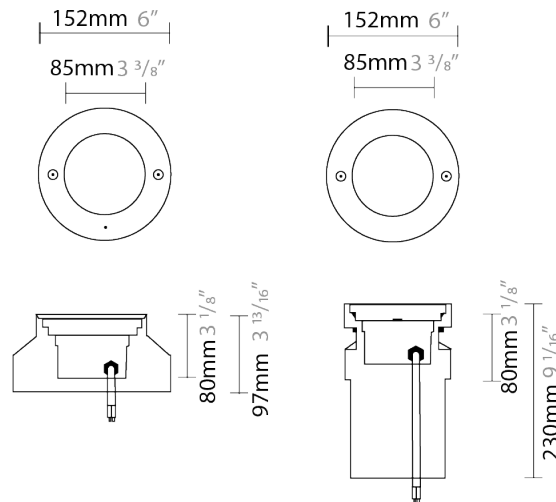

E91633-

base number Lens
Options

1. To build a product code in our configurator select the specify button on the base model # product page
2. To build a manual product code on this datasheet choose from the options listed below in blue font and add the suffix to the base model #

GENERAL

Series: Mini
Subseries: Mini Full Inox
Brand: Platek
Division: Exterior
Mounting Type: Recessed
Mounting Location: In-Ground
Subcategory: Drive Over

PHYSICAL

Shape: Round
Diameter (mm): 152
Diameter (in): 6
Height (mm): 80
Height (in): 3 1/8
Light Distribution: Uplight
Load Resistance (kg): 2500
Load Resistance (lbs): 5511
Installation Requirement: Installation in sleeve set in concrete with a 20-30 cm gravel drain bed
Screws: A4 stainless steel
Diffuser: Extra Clear Flat Tempered Glass - 15mm / 15/32"
Fixture Finish: SST
Fixture Material: Stainless Steel
Cable Details: Supplied with 1 power cable 0.5m in length

ELECTRICAL

Lamp Type: LED
Total Output Wattage (W): 11.5
Dimming: Bluetooth technology or DMX
Control Gear: DMX
Driver Included: No
Driver Location: Remote
Driver Type: Constant Current - Universal
Input Voltage (V): 120 - 277
Constant Current (MA): 500

LED

Number of LEDs: 8
Color Temperature (°K): RGBW
CRI: >80 CRI
Lamp Life (hrs): 60000
Special LEDs offerings: RGBW

OPTICAL

Optic: 9 / 28 / 44

RATINGS AND CERTIFICATIONS

Certified By: Certified for North American Standards
IP rating: IP68
IK Rating: IK10

Housing
L9A08800

Housing
L9A08800